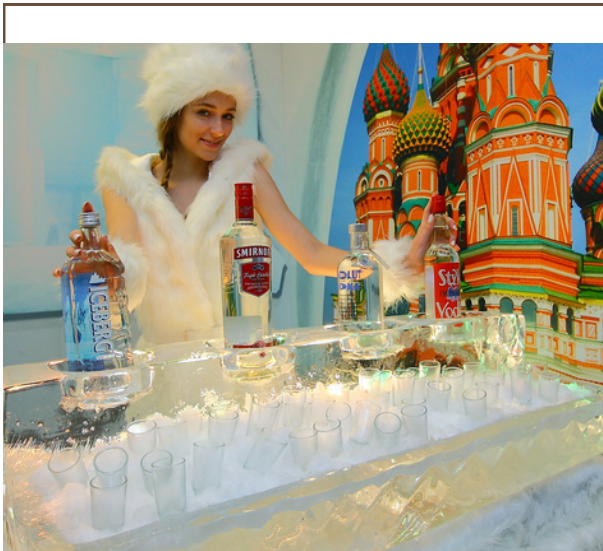

Contact:
Tel: 2340 0731
spi@shiupong.com.hk

Ice Containers

Please contact us for other customized size
其他設計及尺寸，歡迎查詢報價

customized size

Small Ice Container -
38" x 18" x 8"

Small Ice Container -
38" x 18" x 8"